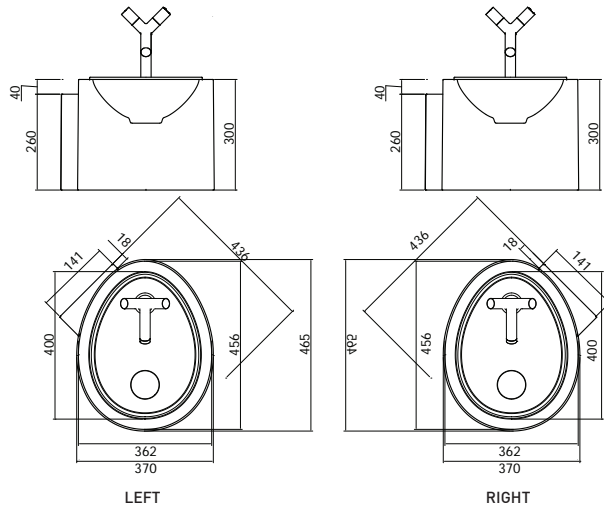

Material: Solid Surface  
Finish: Velvety mat  
Colour: Pure white  
Without overflow  
Dimensions (L W H): 450mm; 343 mm; 141 mm

**071-050 Washbasin OVO L**  
Semi-recessed washbasin

Material: Solid Surface  
Finish: Velvety mat  
Colour: Pure white  
Without overflow  
Dimensions (L W H): 500mm; 380 mm; 158 mm

**072-073L-40 Pillar OVO S, left**  
**072-073R-40 Pillar OVO S, right**  
 Wall-hung pillar with washbasin S, left or right

Material: Solid Surface  
 Finish: Velvety mat  
 Colour: pillar - black; washbasin - pure white  
 Pillar prepared for wall drain connection  
 Washbasin without overflow  
 Dimensions (L W H): 466 mm; 370 mm; 300 mm