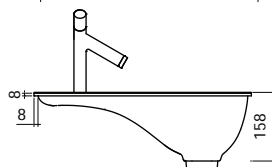

071-050 Washbasin OVO L
Semi-recessed washbasin

Material: Solid Surface
Finish: Velvety mat
Colour: Pure white
Without overflow
Dimensions (L W H): 500mm; 380 mm; 158 mm