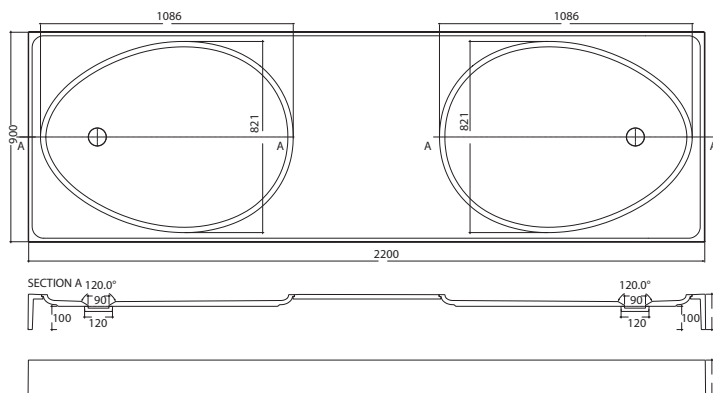

Material: Solid Surface  
Finish: Velvety mat  
Colour: box - black; shower - pure white  
Drain opening diameter 90 mm  
Dimensions (L W H): 1200 mm; 900 mm; 152 mm

**476-220L Shower OVO with box M, left**

Material: Solid Surface  
Finish: Velvety mat  
Colour: box - black; shower - pure white  
Drain opening diameter 90 mm  
Dimensions (L W H): 2200 mm;  
900 mm; 152 mm

**476-220R Shower OVO with box M, right**

Material: Solid Surface  
Finish: Velvety mat  
Colour: box - black; shower - pure white  
Drain opening diameter 90 mm  
Dimensions (L W H): 2200 mm;  
900 mm; 152 mm

**476-300-2 Shower OVO with box L, Double**  
Shower box with two shower trays

Material: Solid Surface  
Finish: Velvety mat  
Colour: box - black; shower - pure white  
Drain opening diameter 90 mm  
Dimensions (L W H): 3000 mm; 900 mm; 152 mm