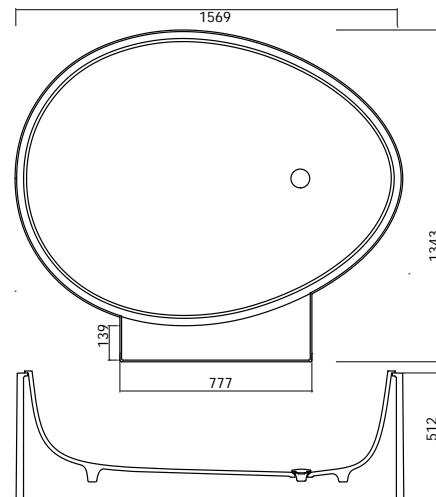

Material: Solid Surface  
Finish: Velvety mat  
Colour: box - black; shower - pure white  
Drain opening diameter 90 mm  
Dimensions (L W H): 3000 mm; 900 mm; 152 mm

\* For integration only

**475-157 Bath OVO with pillar**  
Material: Solid Surface

Finish: Velvety mat  
Colour: Pillar - black; bathtub -  
pure white  
Drain opening diameter 78 mm  
Dimensions [L W H]: 1569 mm;  
1201 mm; 512 mm

**475-157L Bath OVO integrat-  
ed into the pillar with faucet  
island, left**  
Material: Solid Surface

Finish: Velvety mat  
Colour: Pillar - black; bathtub -  
pure white  
Drain opening diameter 78 mm  
Dimensions [L W H]: 1569 mm;  
1345 mm; 512 mm

50

**475-157R Bath OVO integrat-  
ed into the pillar with faucet is-  
land, right**  
Material: Solid Surface

Finish: Velvety mat  
Colour: Pillar - black; bathtub -  
pure white  
Drain opening diameter 78 mm  
Dimensions [L W H]: 1569 mm;  
1345 mm; 512 mm