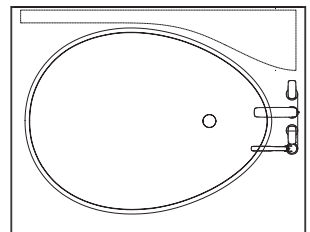

**475-180 Bath OVO integrated into the box with shelves on both side**  
Material: Solid Surface

Finish: Velvety mat  
Colour: Box - black; bathtub - pure white  
Drain opening diameter 78 mm  
Dimensions (L W H): 1800 mm; 1309 mm; 512 mm  
**NB!** Please specify the type and position of the faucet openings.

### Faucet position possibilities

Without faucet

Faucet on long side

Faucet on short side