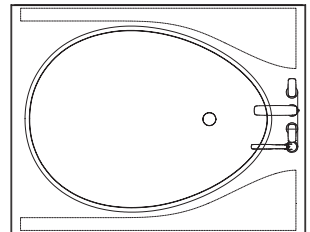

**475-180 Bath OVO integrated into the box with shelves on both side**  
Material: Solid Surface

Finish: Velvety mat  
Colour: Box - black; bathtub - pure white  
Drain opening diameter 78 mm  
Dimensions (L W H): 1800 mm; 1309 mm; 512 mm  
**NB!** Please specify the type and position of the faucet openings.

### Faucet position possibilities

Without faucet

Faucet on long side

Faucet on short side