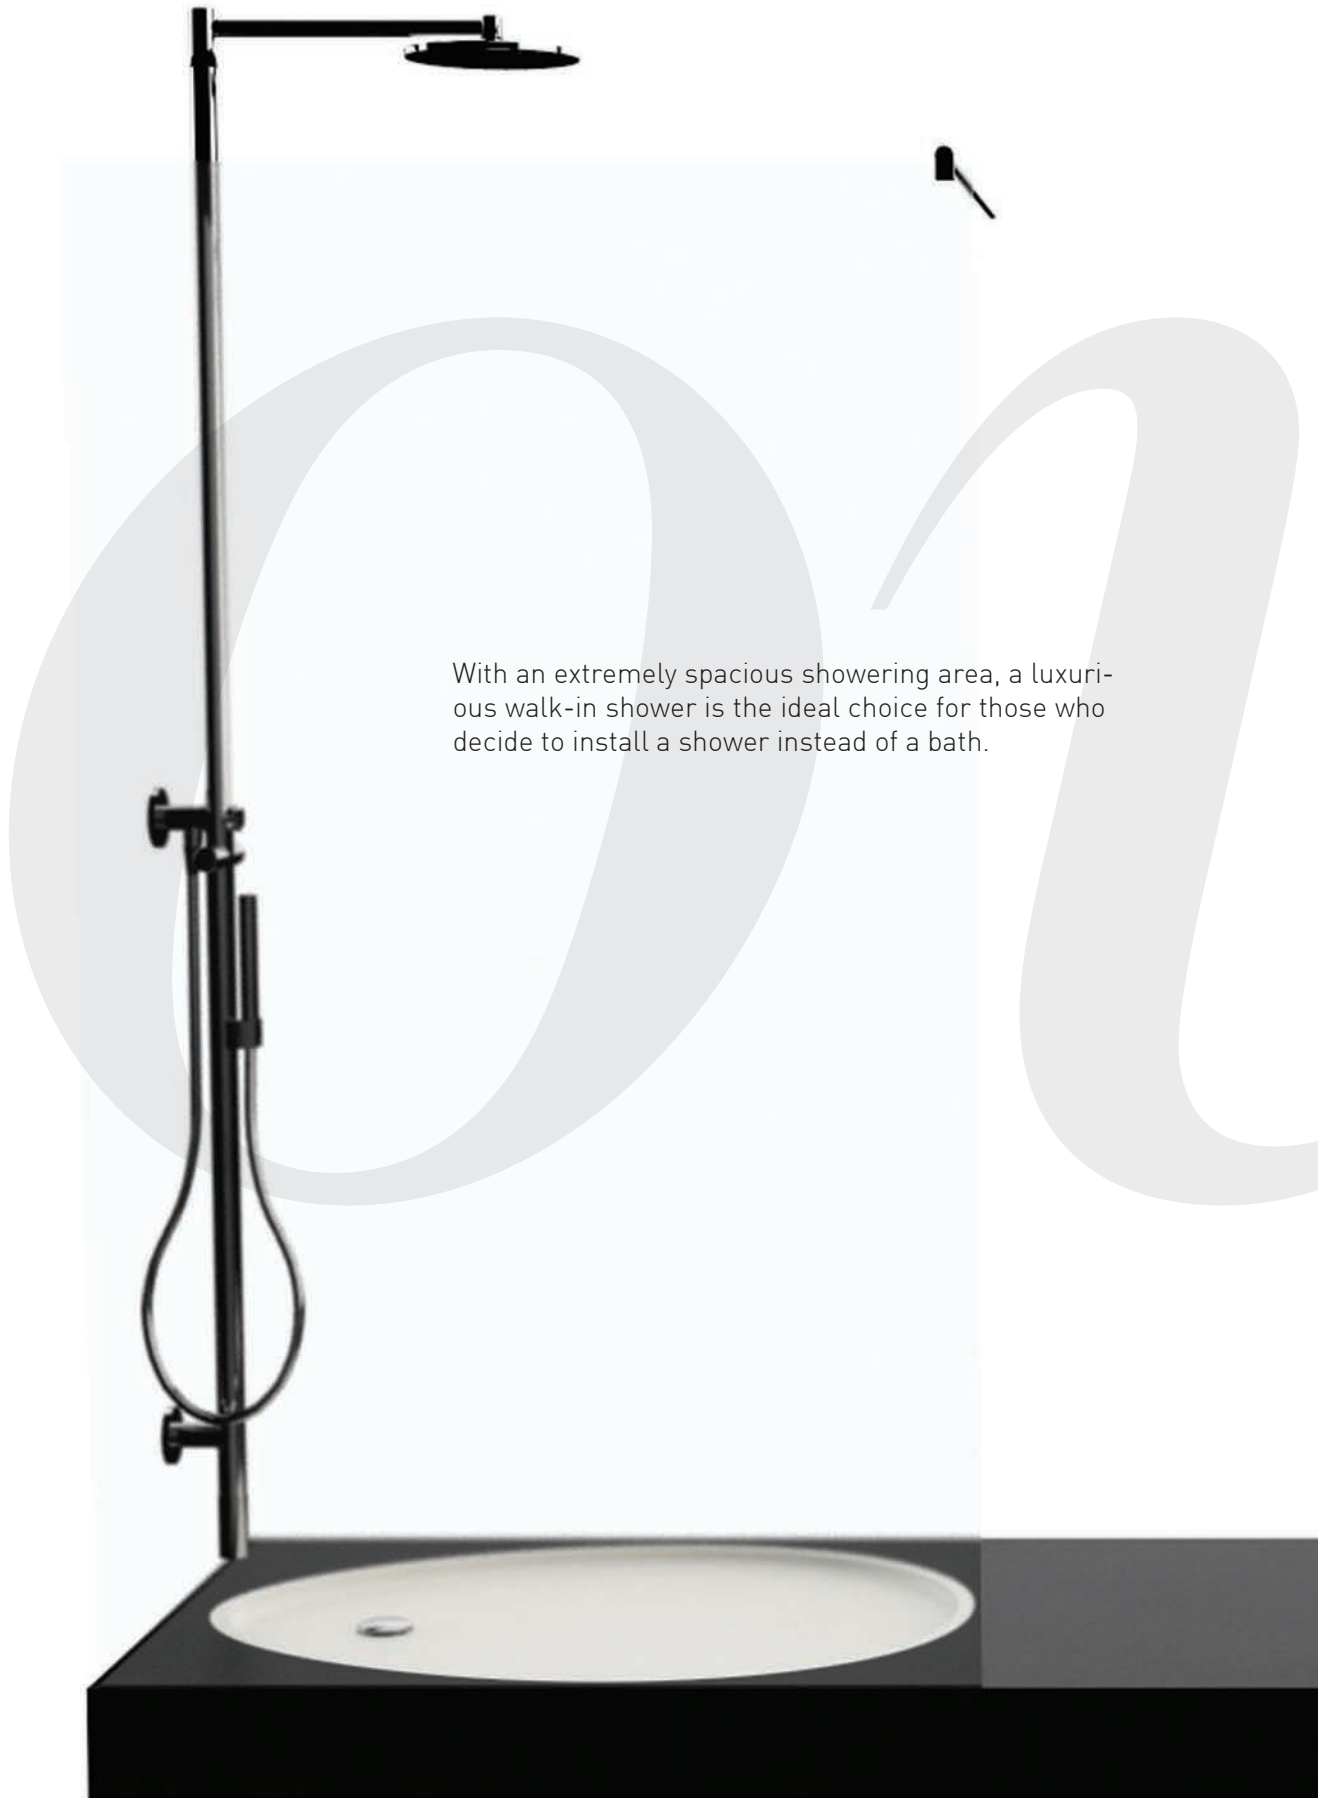

With an extremely spacious showering area, a luxurious walk-in shower is the ideal choice for those who decide to install a shower instead of a bath.