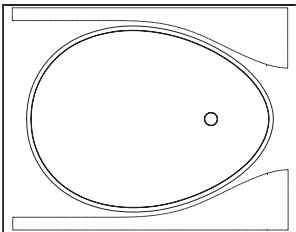

Faucet position possibilities

Without faucet

Faucet on long side