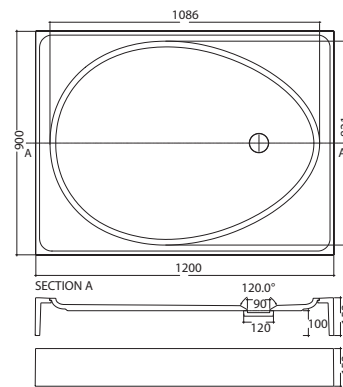

\* - recommended

Round 5mm thick beveled mirror mounted on 12 mm thick Solid Surface base, available in black and white colour. Sizes: Small (S), Medium (M), Large (L) and Extra Large (XL).

**476-108 Shower OVO tray**  
Material: Solid Surface

Finish: Velvety mat  
Colour: Pure white  
Drain opening diameter 90 mm  
Dimensions (L W H): 1086 mm;  
821mm; 125 mm

**476-120 Shower OVO S with box**

Material: Solid Surface  
Finish: Velvety mat  
Colour: box - black; shower - pure white  
Drain opening diameter 90 mm  
Dimensions (L W H): 1200 mm; 900 mm; 152 mm

**476-220L Shower OVO with box M, left**

Material: Solid Surface  
Finish: Velvety mat  
Colour: box - black; shower - pure white  
Drain opening diameter 90 mm  
Dimensions (L W H): 3000 mm; 900 mm; 152 mm