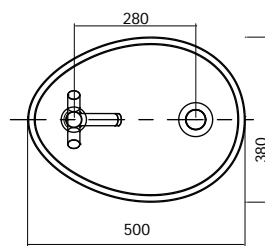

071-050 Washbasin OVO L
Semi-recessed washbasin

Material: Solid Surface
Finish: Velvety mat
Colour: Pure white
Without overflow
Dimensions (L W H): 500mm; 380 mm; 158 mm