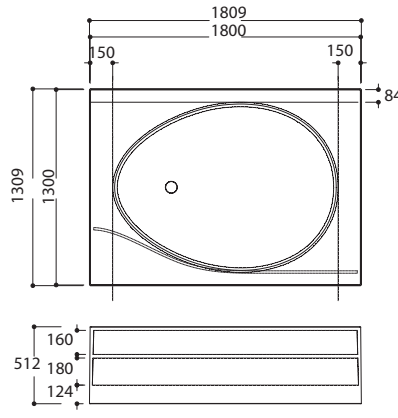

Material: Solid Surface  
Finish: Velvety mat  
Colour: box - black; shower - pure white  
Drain opening diameter 90 mm  
Dimensions (L W H): 3000 mm; 900 mm; 152 mm

**475-157L Bath OVO integrat-  
ed into the pillar with faucet  
island, left**  
Material: Solid Surface

Finish: Velvety mat  
Colour: Pillar - black; bathtub -  
pure white  
Drain opening diameter 78 mm  
Dimensions [L W H]: 1569 mm;  
1345 mm; 512 mm

50

**475-157R Bath OVO integrat-  
ed into the pillar with faucet is-  
land, right**  
Material: Solid Surface

Finish: Velvety mat  
Colour: Pillar - black; bathtub -  
pure white  
Drain opening diameter 78 mm  
Dimensions [L W H]: 1569 mm;  
1345 mm; 512 mm

**475-180R Bath OVO integrated into the box with shelves on the right side**  
Material: Solid Surface

Finish: Velvety mat  
Colour: Box - black; bathtub - pure white  
Drain opening diameter 78 mm  
Dimensions (L W H): 1800 mm; 1309 mm; 512 mm  
**NB!** Please specify the type and position of the faucet openings.