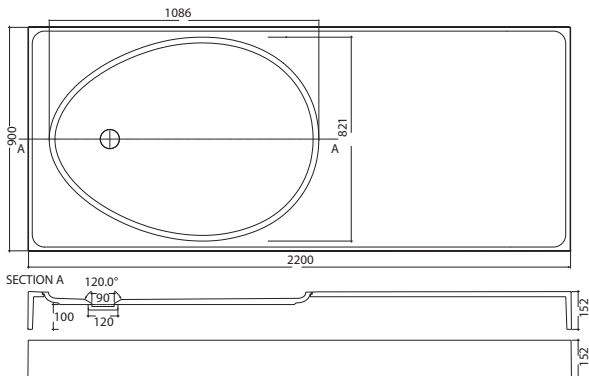

476-220R Shower OVO with box M, right

Material: Solid Surface
Finish: Velvety mat
Colour: box - black; shower - pure white
Drain opening diameter 90 mm
Dimensions (L W H): 2200 mm;
900 mm; 152 mm