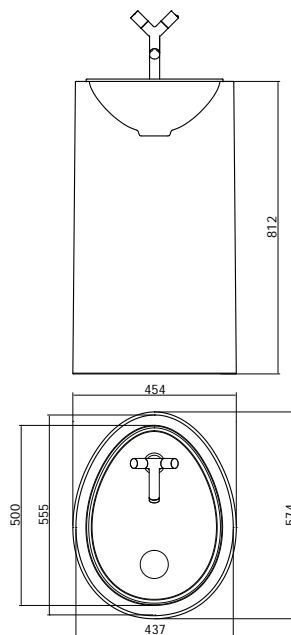

072-073L-40 Pillar OVO S, left
072-073R-40 Pillar OVO S, right
Wall-hung pillar with washbasin S, left or right

Material: Solid Surface
Finish: Velvety mat
Colour: pillar - black; washbasin - pure white
Pillar prepared for wall drain connection
Washbasin without overflow
Dimensions (L W H): 466 mm; 370 mm; 300 mm

073-040L-45 Pillar OVO M, left
073-040R-45 Pillar OVO M, right
Wall-hung pillar with washbasin M, left or right

Material: Solid Surface
Finish: Velvety mat
Colour: pillar - black; washbasin - pure white
Pillar prepared for wall drain connection
Washbasin without overflow
Dimensions (L W H): 517 mm; 409 mm; 406 mm

Material: Solid Surface
Finish: Velvety mat
Colour: pillar - black; washbasin - pure white
Pillar prepared for floor drain connection (wall drain connection at request)
Washbasin without overflow
Dimensions (L W H): 574 mm; 437 mm; 812 mm