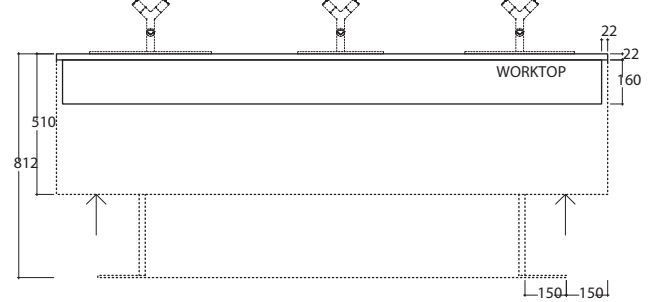

074-210-50 Island countertop OVO L

Island L for washbasins

Material: Solid Surface
Finish: Velvety mat
Colour: black
Dimensions [L W H]: 2100 mm; 1110 mm; 22 mm

NB! The island countertop's base unit and its functionality layout shown are indicative only. The concept is under development. For individual solution, please send your request to our sales department.