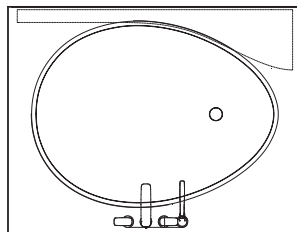

Finish: Velvety mat
Colour: Box - black; bathtub - pure white
Drain opening diameter 78 mm
Dimensions (L W H): 1800 mm; 1309 mm; 512 mm
NB! Please specify the type and position of the faucet openings.

Finish: Velvety mat
Colour: Box - black; bathtub - pure white
Drain opening diameter 78 mm
Dimensions (L W H): 1800 mm; 1309 mm; 512 mm
NB! Please specify the type and position of the faucet openings.

Finish: Velvety mat
Colour: Box - black; bathtub - pure white
Drain opening diameter 78 mm
Dimensions (L W H): 1800 mm; 1309 mm; 512 mm
NB! Please specify the type and position of the faucet openings.

Faucet position possibilities

Faucet on long side