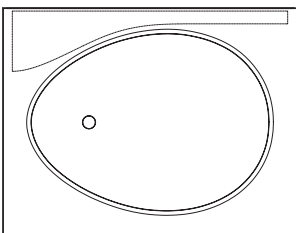

Faucet position possibilities

Without faucet

Faucet on long side