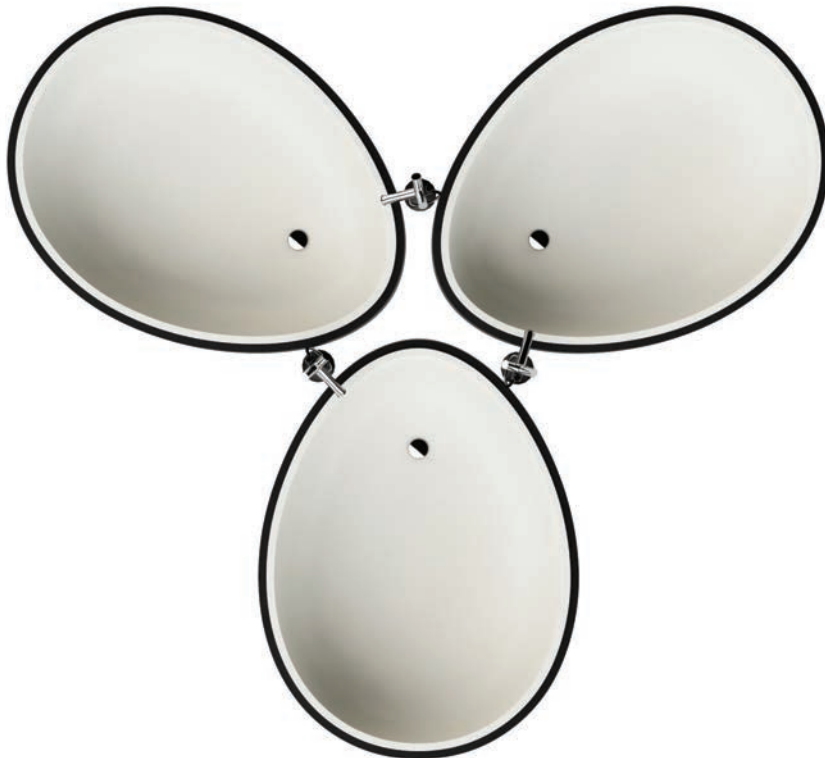

Bath

OVO SPA collection is our contribution to the development of world's bathroom design.

It is something that compels to keep looking at! It is ultimate concept of emotional and functional match providing you both vitality and comfort in use.