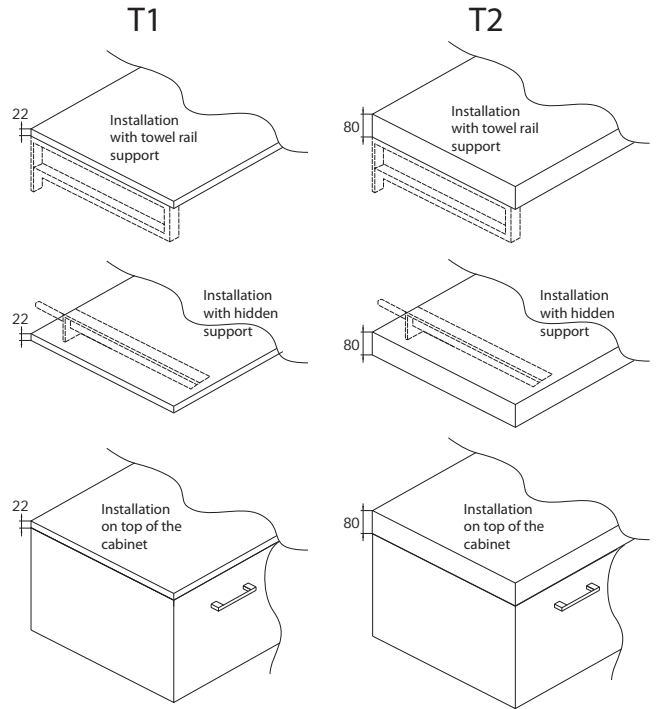

Position of the bowls in respect to the countertop

Position of bowl

Left side hidden support
Product code: **80300-506**

Towel rail support, Product code: **80300-509**

Name	Product code	Dimensions	Recommended minimum		A				B				C			
			Y1	Y2	X1	X2	X3	X4	X1	X2	X3	X4	X1	X2	X3	X4
OVO S	071-040	400x305 mm	200 mm	300 mm	90 mm	109 mm	355 mm	450 mm	109 mm	90 mm	355 mm	450 mm	153 mm	153 mm	305 mm	450 mm
OVO M	071-045	450x343 mm	200 mm	300 mm	100 mm	122 mm	400 mm	490 mm	122 mm	100 mm	400 mm	490 mm	172 mm	172 mm	343 mm	490 mm
OVO L	071-050	500x380 mm	200 mm	300 mm	110 mm	135 mm	443 mm	540 mm	135 mm	110 mm	443 mm	540 mm	190 mm	190 mm	380 mm	540 mm

Sample for order

$$\text{COUNTERTOP THICKNESS } T1/T2 + \text{Y1} + \text{TYPE/LAYOUT/X3 (S/M/L) (A/B/C) mm} + \text{Y2} + \text{TYPE/LAYOUT/X3 (S/M/L) (A/B/C) mm} + \text{TYPE/LAYOUT/X3 (S/M/L) (A/B/C) mm} + \text{Y1} = 2435$$

* - recommended