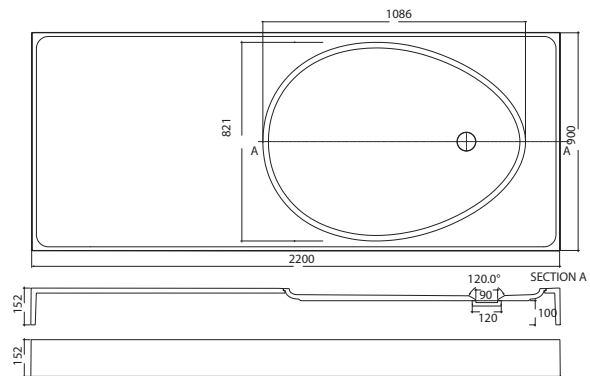

**476-108 Shower OVO tray**  
Material: Solid Surface

Finish: Velvety mat  
Colour: Pure white  
Drain opening diameter 90 mm  
Dimensions (L W H): 1086 mm;  
821mm; 125 mm

**476-120 Shower OVO S with box**

Material: Solid Surface  
Finish: Velvety mat  
Colour: box - black; shower - pure white  
Drain opening diameter 90 mm  
Dimensions (L W H): 1200 mm; 900 mm; 152 mm

**476-220L Shower OVO with box M, left**

Material: Solid Surface  
Finish: Velvety mat  
Colour: box - black; shower - pure white  
Drain opening diameter 90 mm  
Dimensions (L W H): 2200 mm;  
900 mm; 152 mm

**476-220R Shower OVO with box M, right**

Material: Solid Surface  
Finish: Velvety mat  
Colour: box - black; shower - pure white  
Drain opening diameter 90 mm  
Dimensions (L W H): 2200 mm;  
900 mm; 152 mm

**476-300-2 Shower OVO with box L, Double**  
Shower box with two shower trays