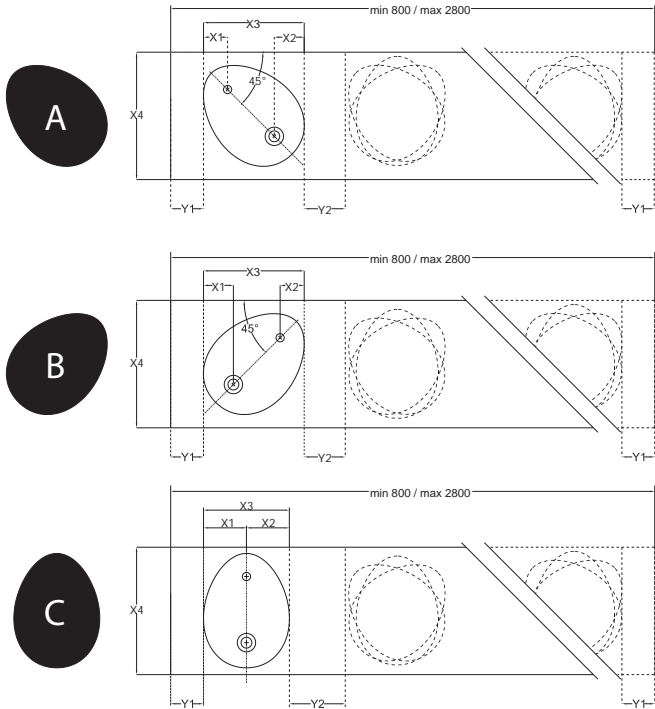

Position of the bowls in respect to the countertop

Position of bowl

Left side hidden support
Product code: **80300-506**

Towel rail support, Product code: **80300-509**

Name	Product code	Dimensions	Recommended minimum		A				B				C			
			Y1	Y2	X1	X2	X3	X4	X1	X2	X3	X4	X1	X2	X3	X4
OVO S	071-040	400x305 mm	200 mm	300 mm	90 mm	109 mm	355 mm	450 mm	109 mm	90 mm	355 mm	450 mm	153 mm	153 mm	305 mm	450 mm
OVO M	071-045	450x343 mm	200 mm	300 mm	100 mm	122 mm	400 mm	490 mm	122 mm	100 mm	400 mm	490 mm	172 mm	172 mm	343 mm	490 mm
OVO L	071-050	500x380 mm	200 mm	300 mm	110 mm	135 mm	443 mm	540 mm	135 mm	110 mm	443 mm	540 mm	190 mm	190 mm	380 mm	540 mm

Sample for order

$$\text{COUNTERTOP THICKNESS } T1/T2 + \text{Y1} + \text{TYPE/LAYOUT/X3 (S/M/L) (A/B/C) mm} + \text{Y2} + \text{TYPE/LAYOUT/X3 (S/M/L) (A/B/C) mm} + \text{TYPE/LAYOUT/X3 (S/M/L) (A/B/C) mm} + \text{Y1} = 2435$$

* - recommended