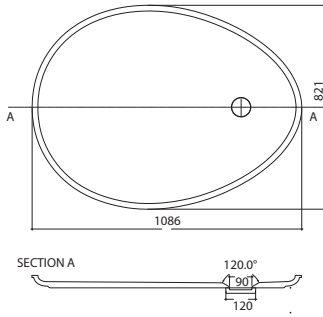

**476-108 Shower OVO tray**  
Material: Solid Surface

Finish: Velvety mat  
Colour: Pure white  
Drain opening diameter 90 mm  
Dimensions (L W H): 1086 mm;  
821mm; 125 mm

**476-120 Shower OVO S with box**