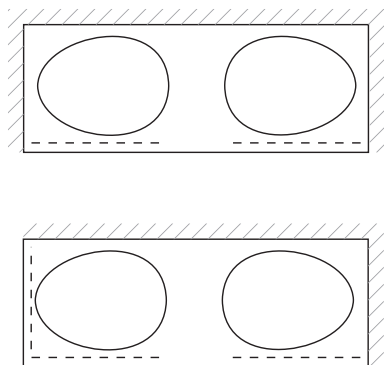

Shower system possible layouts

In case you need a layout which is not marked on scheme, please ask your reseller for more possible solutions.