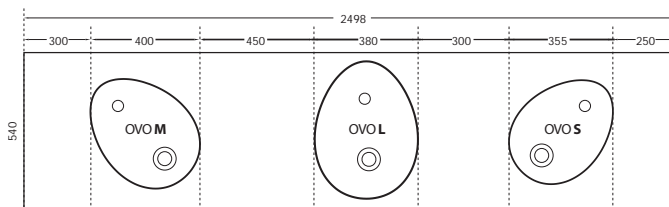

Position of the bowls in respect to the countertop

Position of bowl

Name	Product code	Dimensions	Recommended minimum		A				B				C			
			Y1	Y2	X1	X2	X3	X4	X1	X2	X3	X4	X1	X2	X3	X4
OVO S	071-040	400x305 mm	200 mm	300 mm	90 mm	109 mm	355 mm	450 mm	109 mm	90 mm	355 mm	450 mm	153 mm	153 mm	305 mm	450 mm
OVO M	071-045	450x343 mm	200 mm	300 mm	100 mm	122 mm	400 mm	490 mm	122 mm	100 mm	400 mm	490 mm	172 mm	172 mm	343 mm	490 mm
OVO L	071-050	500x380 mm	200 mm	300 mm	110 mm	135 mm	443 mm	540 mm	135 mm	110 mm	443 mm	540 mm	190 mm	190 mm	380 mm	540 mm

Sample for order

$$\text{COUNTERTOP THICKNESS } T1/T2 + \text{Y1} + \text{TYPE/LAYOUT/X3 (S/M/L) (A/B/C) mm} + \text{Y2} + \text{TYPE/LAYOUT/X3 (S/M/L) (A/B/C) mm} + \text{TYPE/LAYOUT/X3 (S/M/L) (A/B/C) mm} + \text{Y1} = 2435$$

* - recommended