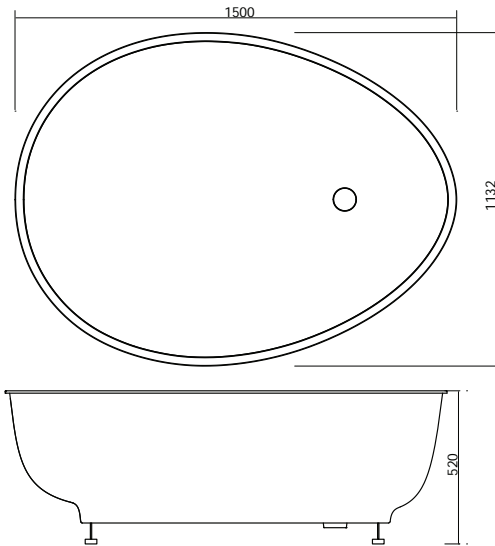

Material: Solid Surface  
Finish: Velvety mat  
Colour: box - black; shower - pure white  
Drain opening diameter 90 mm  
Dimensions (L W H): 2200 mm;  
900 mm; 152 mm

**476-300-2 Shower OVO with box L, Double**  
Shower box with two shower trays

Material: Solid Surface  
Finish: Velvety mat  
Colour: box - black; shower - pure white  
Drain opening diameter 90 mm  
Dimensions (L W H): 3000 mm; 900 mm; 152 mm

# Shower system possible layouts

In case you need a layout which is not marked on scheme, please ask your reseller for more possible solutions.

**475-150 Bathtub OVO**  
Material: Solid Surface

Finish: Velvety mat  
Colour: Pure white  
Drain opening diameter 78 mm  
Dimensions [L W H]: 1500 mm;  
1132 mm; 520 mm

\* For integration only

**475-157 Bath OVO with pillar**  
Material: Solid Surface

Finish: Velvety mat  
Colour: Pillar - black; bathtub -  
pure white  
Drain opening diameter 78 mm  
Dimensions [L W H]: 1569 mm;  
1201 mm; 512 mm