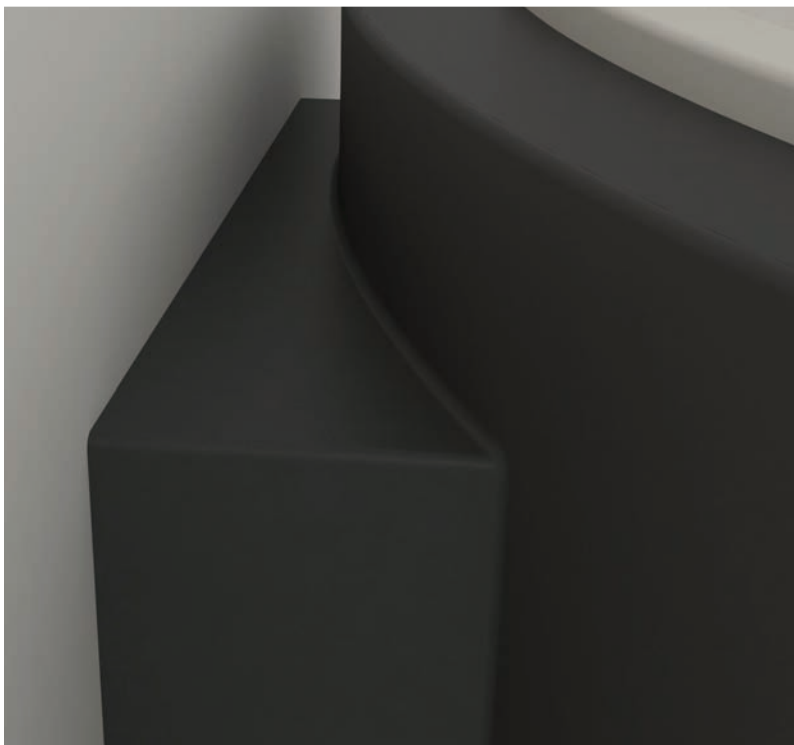

The washbasins made of pure white solid surface with velvety mat finish.

They are beautiful from every angle of view: above, side or below.