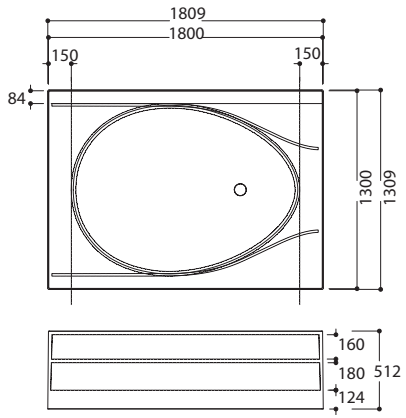

475-180 Bath OVO integrated into the box with shelves on both side
Material: Solid Surface