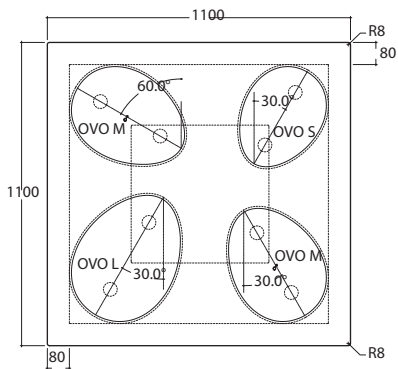

074-110-40 Island countertop OVO S

Island S for washbasins

Material: Solid Surface
Finish: Velvety mat
Colour: black
Dimensions [L W H]: 1100 mm; 1110 mm; 22 mm

NB! The island countertop's base unit and its functionality layout shown are indicative only. The concept is under development. For individual solution, please send your request to our sales department.