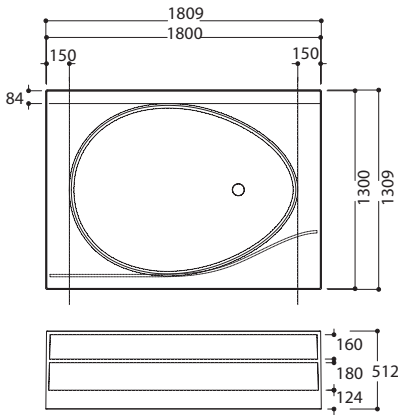

# Shower system possible layouts

In case you need a layout which is not marked on scheme, please ask your reseller for more possible solutions.

**475-150 Bathtub OVO**  
Material: Solid Surface

Finish: Velvety mat  
Colour: Pure white  
Drain opening diameter 78 mm  
Dimensions [L W H]: 1500 mm;  
1132 mm; 520 mm

\* For integration only

**475-157 Bath OVO with pillar**  
Material: Solid Surface

Finish: Velvety mat  
Colour: Pillar - black; bathtub -  
pure white  
Drain opening diameter 78 mm  
Dimensions [L W H]: 1569 mm;  
1201 mm; 512 mm

**475-157L Bath OVO integrat-  
ed into the pillar with faucet  
island, left**  
Material: Solid Surface

Finish: Velvety mat  
Colour: Pillar - black; bathtub -  
pure white  
Drain opening diameter 78 mm  
Dimensions [L W H]: 1569 mm;  
1345 mm; 512 mm

50

**475-157R Bath OVO integrat-  
ed into the pillar with faucet is-  
land, right**  
Material: Solid Surface

Finish: Velvety mat  
Colour: Pillar - black; bathtub -  
pure white  
Drain opening diameter 78 mm  
Dimensions [L W H]: 1569 mm;  
1345 mm; 512 mm