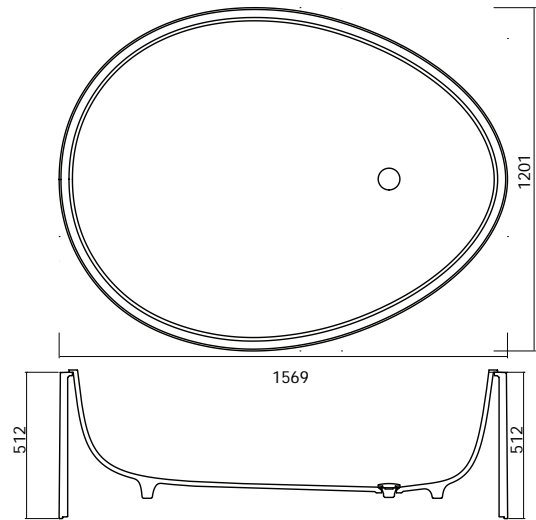

Material: Solid Surface  
Finish: Velvety mat  
Colour: box - black; shower - pure white  
Drain opening diameter 90 mm  
Dimensions (L W H): 2200 mm;  
900 mm; 152 mm

**476-300-2 Shower OVO with box L, Double**  
Shower box with two shower trays

Material: Solid Surface  
Finish: Velvety mat  
Colour: box - black; shower - pure white  
Drain opening diameter 90 mm  
Dimensions (L W H): 3000 mm; 900 mm; 152 mm

# Shower system possible layouts

In case you need a layout which is not marked on scheme, please ask your reseller for more possible solutions.

**475-150 Bathtub OVO**  
Material: Solid Surface

Finish: Velvety mat  
Colour: Pure white  
Drain opening diameter 78 mm  
Dimensions [L W H]: 1500 mm;  
1132 mm; 520 mm

\* For integration only

**475-157 Bath OVO with pillar**  
Material: Solid Surface

Finish: Velvety mat  
Colour: Pillar - black; bathtub -  
pure white  
Drain opening diameter 78 mm  
Dimensions [L W H]: 1569 mm;  
1201 mm; 512 mm