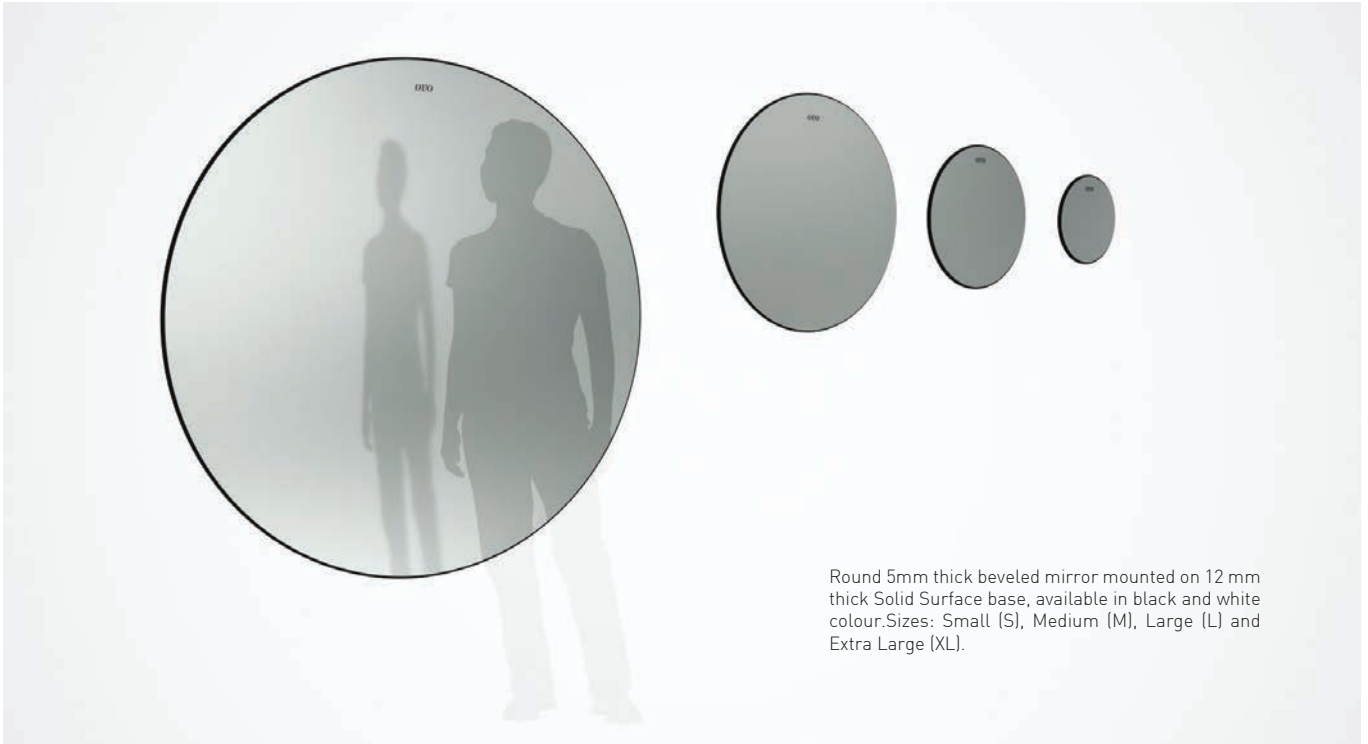

Round 5mm thick beveled mirror mounted on 12 mm thick Solid Surface base, available in black and white colour. Sizes: Small (S), Medium (M), Large (L) and Extra Large (XL).