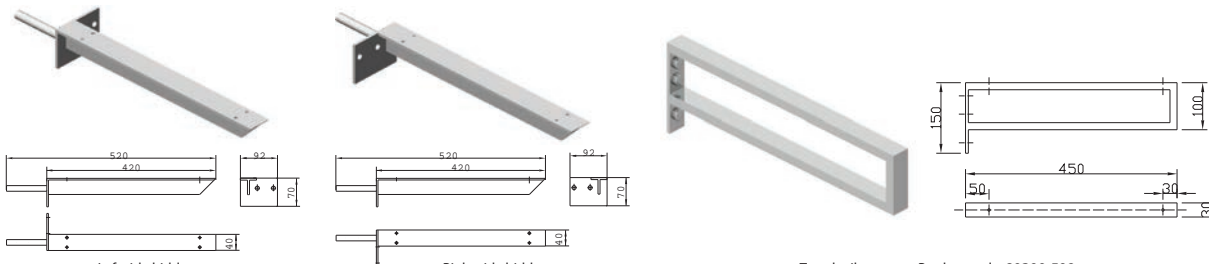

Position of the bowls in respect to the countertop

Position of bowl

Left side hidden support
Product code: **80300-506**

Towel rail support, Product code: **80300-509**

Name	Product code	Dimensions	Recommended minimum		A				B				C			
			Y1	Y2	X1	X2	X3	X4	X1	X2	X3	X4	X1	X2	X3	X4
OVO S	071-040	400x305 mm	200 mm	300 mm	90 mm	109 mm	355 mm	450 mm	109 mm	90 mm	355 mm	450 mm	153 mm	153 mm	305 mm	450 mm
OVO M	071-045	450x343 mm	200 mm	300 mm	100 mm	122 mm	400 mm	490 mm	122 mm	100 mm	400 mm	490 mm	172 mm	172 mm	343 mm	490 mm
OVO L	071-050	500x380 mm	200 mm	300 mm	110 mm	135 mm	443 mm	540 mm	135 mm	110 mm	443 mm	540 mm	190 mm	190 mm	380 mm	540 mm

Sample for order

$$\text{COUNTERTOP THICKNESS } T1/T2 + \text{Y1} + \text{TYPE/LAYOUT/X3 (S/M/L) (A/B/C) mm} + \text{Y2} + \text{TYPE/LAYOUT/X3 (S/M/L) (A/B/C) mm} + \text{TYPE/LAYOUT/X3 (S/M/L) (A/B/C) mm} + \text{Y1} = 2435$$

* - recommended