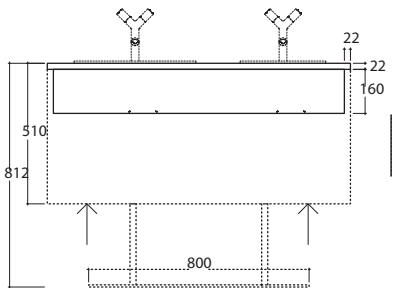

074-110-40 Island countertop OVO S

Island S for washbasins

Material: Solid Surface
Finish: Velvety mat
Colour: black
Dimensions [L W H]: 1100 mm; 1110 mm; 22 mm

NB! The island countertop's base unit and its functionality layout shown are indicative only. The concept is under development. For individual solution, please send your request to our sales department.