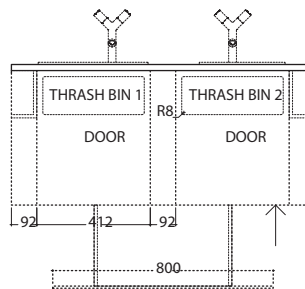

074-210-50 Island countertop OVO L

Island L for washbasins

Material: Solid Surface
Finish: Velvety mat
Colour: black
Dimensions [L W H]: 2100 mm; 1110 mm; 22 mm

NB! The island countertop's base unit and its functionality layout shown are indicative only. The concept is under development. For individual solution, please send your request to our sales department.