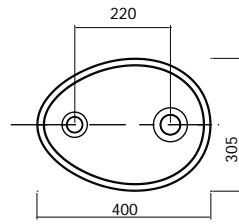

Material: Solid Surface
Finish: Velvety mat
Colour: Pure white
Without overflow
Dimensions (L W H): 400mm; 305 mm; 125 mm