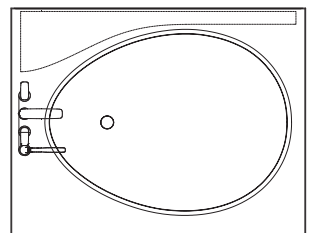

**475-180 Bath OVO integrated into the box with shelves on both side**  
Material: Solid Surface

Finish: Velvety mat  
Colour: Box - black; bathtub - pure white  
Drain opening diameter 78 mm  
Dimensions (L W H): 1800 mm; 1309 mm; 512 mm  
**NB!** Please specify the type and position of the faucet openings.

### Faucet position possibilities

Without faucet

Faucet on long side

Faucet on short side