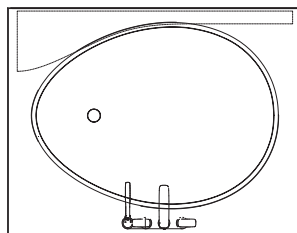

Finish: Velvety mat
Colour: Box - black; bathtub - pure white
Drain opening diameter 78 mm
Dimensions (L W H): 1800 mm; 1309 mm; 512 mm
NB! Please specify the type and position of the faucet openings.

Finish: Velvety mat
Colour: Box - black; bathtub - pure white
Drain opening diameter 78 mm
Dimensions (L W H): 1800 mm; 1309 mm; 512 mm
NB! Please specify the type and position of the faucet openings.

Finish: Velvety mat
Colour: Box - black; bathtub - pure white
Drain opening diameter 78 mm
Dimensions (L W H): 1800 mm; 1309 mm; 512 mm
NB! Please specify the type and position of the faucet openings.

Faucet position possibilities

Faucet on long side