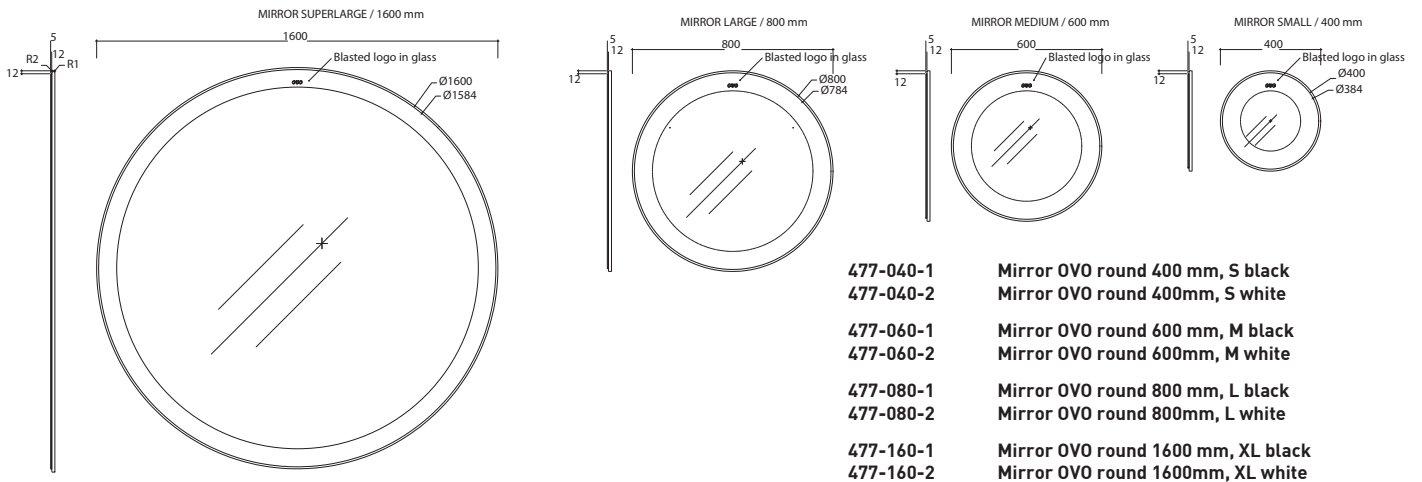

Towel rail support, Product code: **80300-509**

Name	Product code	Dimensions	Recommended minimum		A				B				C			
			Y1	Y2	X1	X2	X3	X4	X1	X2	X3	X4	X1	X2	X3	X4
OVO S	071-040	400x305 mm	200 mm	300 mm	90 mm	109 mm	355 mm	450 mm	109 mm	90 mm	355 mm	450 mm	153 mm	153 mm	305 mm	450 mm
OVO M	071-045	450x343 mm	200 mm	300 mm	100 mm	122 mm	400 mm	490 mm	122 mm	100 mm	400 mm	490 mm	172 mm	172 mm	343 mm	490 mm
OVO L	071-050	500x380 mm	200 mm	300 mm	110 mm	135 mm	443 mm	540 mm	135 mm	110 mm	443 mm	540 mm	190 mm	190 mm	380 mm	540 mm

\* - recommended

Round 5mm thick beveled mirror mounted on 12 mm thick Solid Surface base, available in black and white colour. Sizes: Small (S), Medium (M), Large (L) and Extra Large (XL).