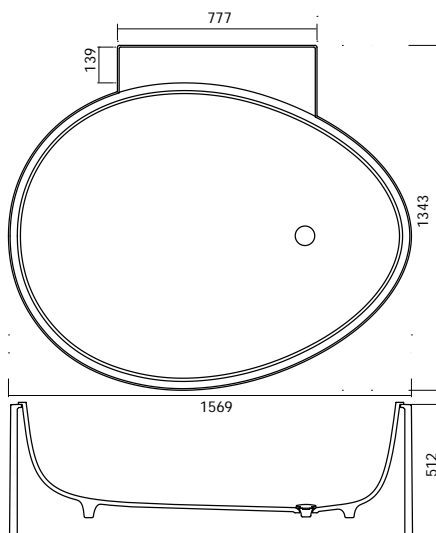

Material: Solid Surface  
Finish: Velvety mat  
Colour: box - black; shower - pure white  
Drain opening diameter 90 mm  
Dimensions (L W H): 3000 mm; 900 mm; 152 mm

# Shower system possible layouts

In case you need a layout which is not marked on scheme, please ask your reseller for more possible solutions.

**475-150 Bathtub OVO**  
Material: Solid Surface

Finish: Velvety mat  
Colour: Pure white  
Drain opening diameter 78 mm  
Dimensions [L W H]: 1500 mm;  
1132 mm; 520 mm

\* For integration only

**475-157 Bath OVO with pillar**  
Material: Solid Surface

Finish: Velvety mat  
Colour: Pillar - black; bathtub -  
pure white  
Drain opening diameter 78 mm  
Dimensions [L W H]: 1569 mm;  
1201 mm; 512 mm

**475-157L Bath OVO integrat-  
ed into the pillar with faucet  
island, left**  
Material: Solid Surface

Finish: Velvety mat  
Colour: Pillar - black; bathtub -  
pure white  
Drain opening diameter 78 mm  
Dimensions [L W H]: 1569 mm;  
1345 mm; 512 mm