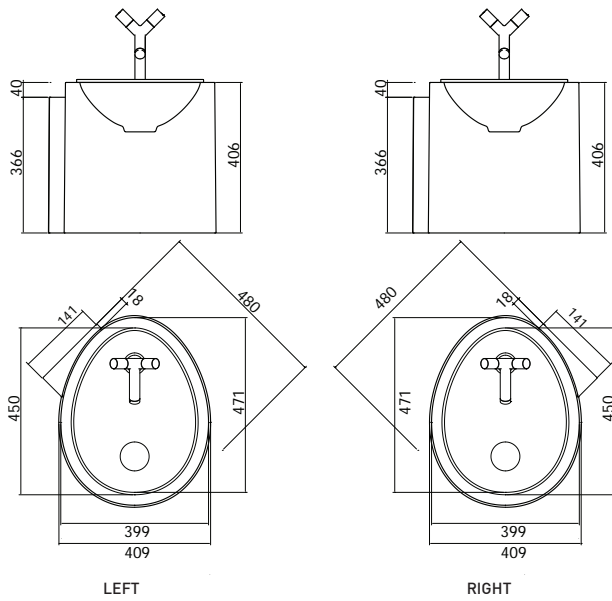

Material: Solid Surface
Finish: Velvety mat
Colour: pillar - black; washbasin - pure white
Pillar prepared for wall drain connection
Washbasin without overflow
Dimensions (L W H): 517 mm; 409 mm; 406 mm

073-081-50 Pillar OVO L
Self-standing pillar L with washbasin

Material: Solid Surface
Finish: Velvety mat
Colour: pillar - black; washbasin - pure white
Pillar prepared for floor drain connection (wall drain connection at request)
Washbasin without overflow
Dimensions (L W H): 574 mm; 437 mm; 812 mm