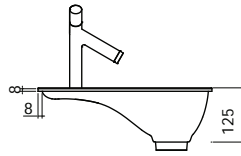

Also with deck mounted spout if required. Openings for the tap and accessories could be made according to your request.

Bathtub made of solid surface material, with overflow drain and standard waste plug.