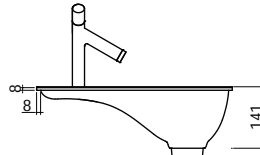

071-045 Washbasin OVO M
Semi-recessed washbasin

Material: Solid Surface
Finish: Velvety mat
Colour: Pure white
Without overflow
Dimensions (L W H): 450mm; 343 mm; 141 mm