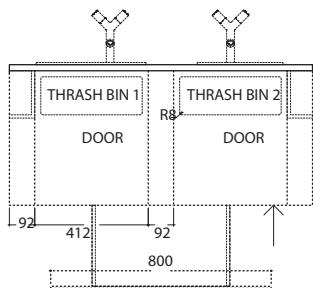

074-110-40 Island countertop OVO S

Island S for washbasins

Material: Solid Surface
Finish: Velvety mat
Colour: black
Dimensions [L W H]: 1100 mm; 1110 mm; 22 mm

NB! The island countertop's base unit and its functionality layout shown are indicative only. The concept is under development. For individual solution, please send your request to our sales department.