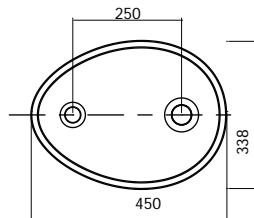

071-045 Washbasin OVO M
Semi-recessed washbasin

Material: Solid Surface
Finish: Velvety mat
Colour: Pure white
Without overflow
Dimensions (L W H): 450mm; 343 mm; 141 mm