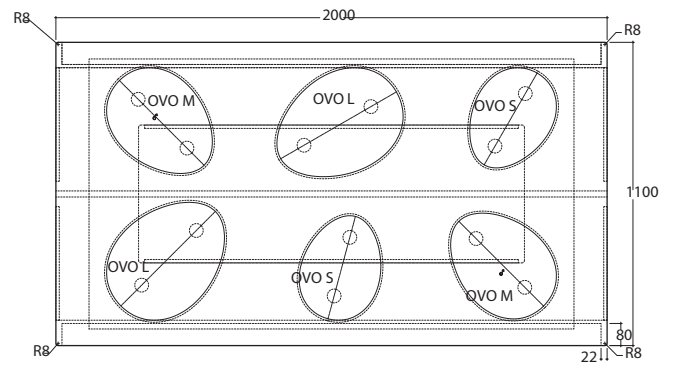

074-210-50 Island countertop OVO L

Island L for washbasins

Material: Solid Surface
Finish: Velvety mat
Colour: black
Dimensions [L W H]: 2100 mm; 1110 mm; 22 mm

NB! The island countertop's base unit and its functionality layout shown are indicative only. The concept is under development. For individual solution, please send your request to our sales department.