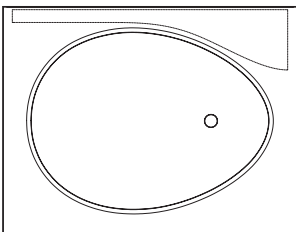

Faucet position possibilities

Without faucet

Faucet on long side