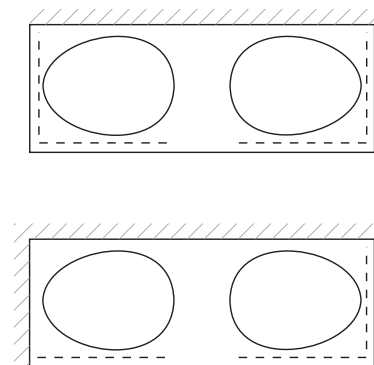

Shower system possible layouts

In case you need a layout which is not marked on scheme, please ask your reseller for more possible solutions.