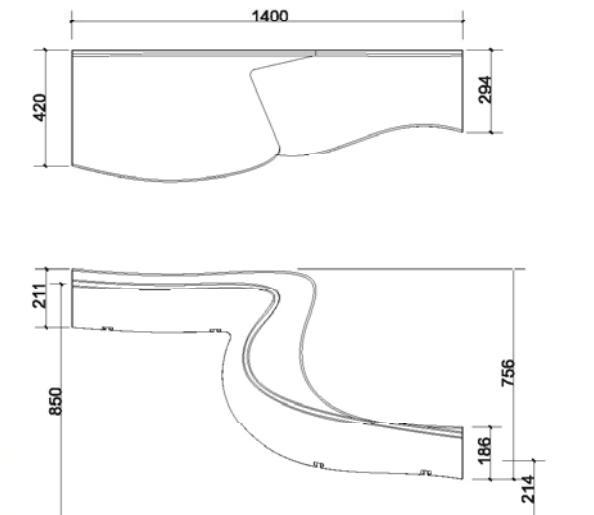

Eumar Washbasin Factory

The Eumar Company was established in 1991 and nowadays we are leading producer of cast mineral marble washbasins in Baltic States, constantly exporting the products to 12 European countries.

Our creative ambitions and focus on customer satisfaction, combined with flexibility of our technology and perfect material knowledge allow us to be always extremely updated to the needs and requirement of our customers.

What is washbasin all about???

No doubt, the most commonly used object in your bathroom is the washbasin. It plays a significant role and should therefore be modern, appealing, easy in use, and durable.

From a simple hand wash basin to a luxurious one! Washbasin large or small, round, square or rectangular, wall mount, integrated or table-mount, for home use or public toilets – any basin at any size, shape and application can be found from a wide range of Eumar!

Product that are both functional and a source of pleasure – this had always been a passion.